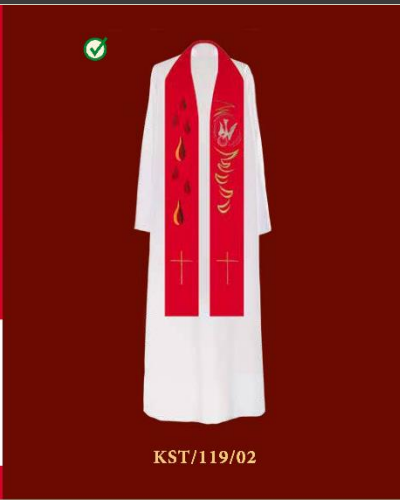

KST/109/01

KST/106/05

KST/110/05

KST/110/01

Stoles - design KST

Bishop Mitres

Custom Paraments and Concelebration Sets

In our offer You can find a wide selection of ready products, but we can also accept your own design to create exceptional, bespoke made liturgical set