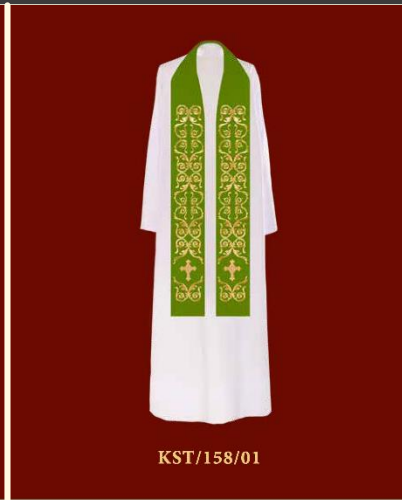

KST/109/01

KST/106/05

KST/110/05

KST/110/01

Stoles - design KST

Bishop Mitres

Custom Paraments and Concelebration Sets

In our offer You can find a wide selection of ready products, but we can also accept your own design to create exceptional, bespoke made liturgical set